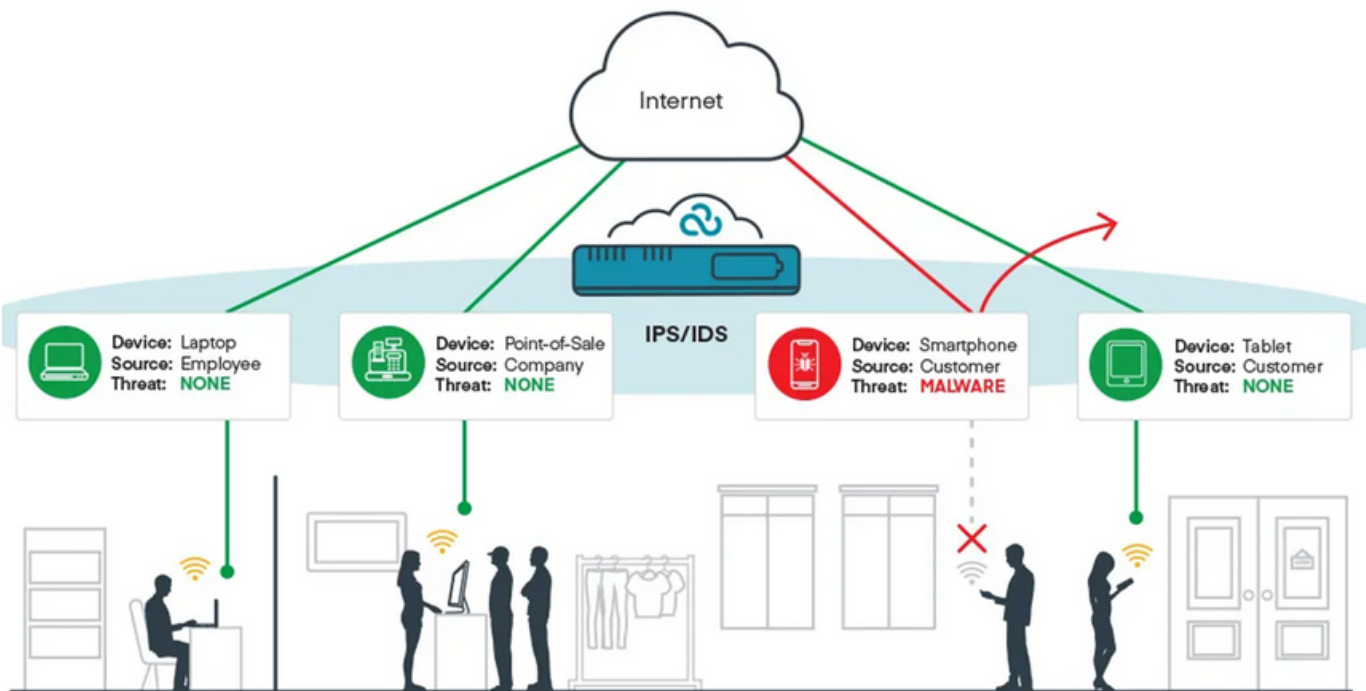

BENEFITS & FEATURES

SD-WAN takes a distinct approach, managing the WAN through cloud-based management to help companies reduce costs and improve productivity and security.

HOW IT WORKS

Enhanced Secure Branch

- DNS Security
- Wildfire Malware Prevention Service
- App-ID, User-ID and Content-ID Technology
- Advanced Threat Prevention

Optimizes Downtime

- Secure Cloud Management & Orchestration
- Zero-Touch Deployment
- Insights, Alerts & Dashboard Analytics
- Real-Time Troubleshooting Tools
- In-Band & Out-of-Band Management